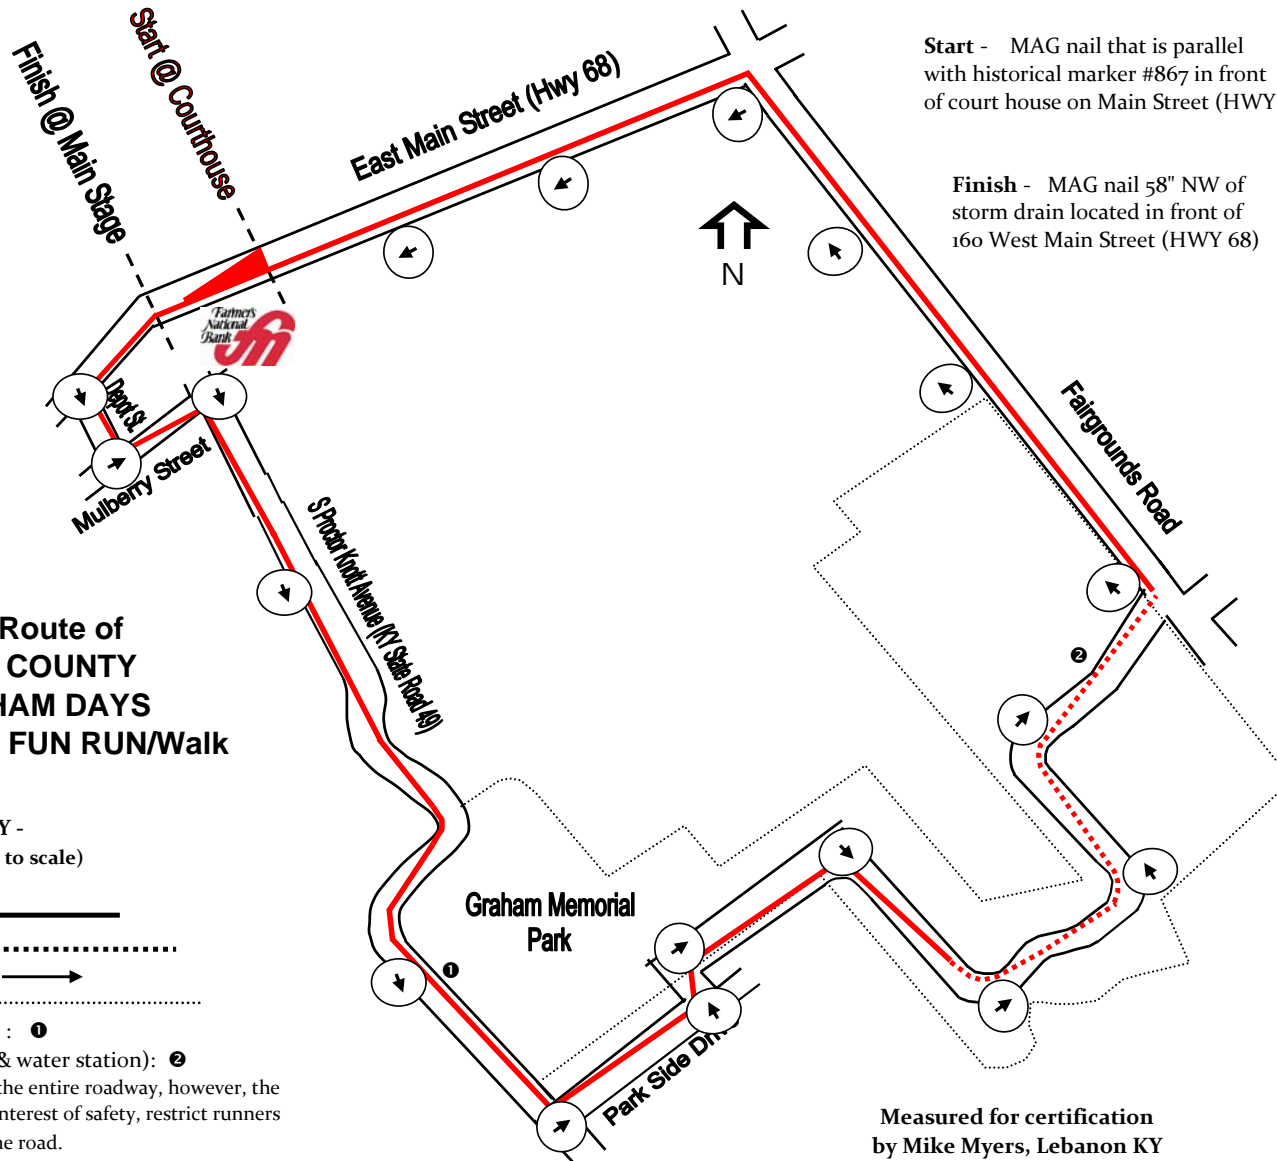

**Official Route of  
MARION COUNTY  
Country HAM DAYS  
POKEY PIG 5K FUN RUN/Walk**

- MAP KEY -  
(map is not to scale)

**Course:**

- Paved - 
- Unpaved (gravel) - 
- Direction of race - 

**Park Boundary:**

- 1 mile (times called out) : ①
- 2 mile (times called out & water station) : ②

All runners are free to use the entire roadway, however, the Race Director may, in the interest of safety, restrict runners to any desired portion of the road.

**Start** - MAG nail that is parallel with historical marker #867 in front of court house on Main Street (HWY 68)

**Finish** - MAG nail 58" NW of storm drain located in front of 160 West Main Street (HWY 68)

Measured for certification  
by Mike Myers, Lebanon KY  
on May 23, 2010