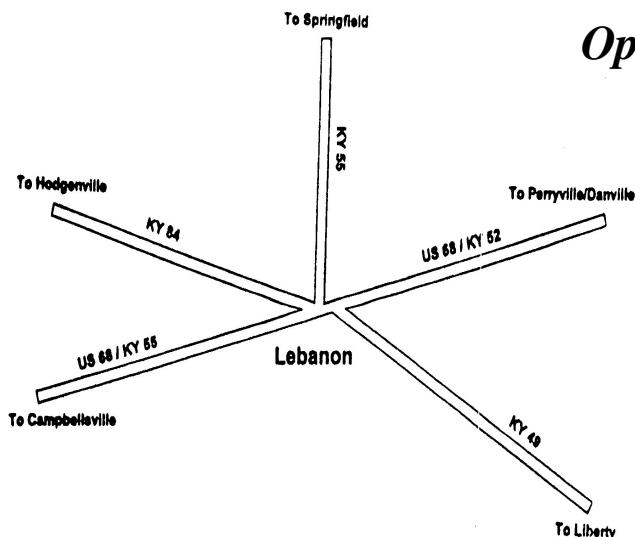

**2009 Marion County
Country Ham Days**

Antique Engine & Tractor Show

Lebanon, Kentucky

September 26 & 27, 2009

Parade begins at 1:00 pm Eastern Time on Saturday

We will be located on Martin Luther King Drive beside the David Hourigan Government Building

Marion County Country Ham Days
Antique Engine & Tractor Show
1905 Cowherd Ln.
Lebanon, KY 40033

Marion County Country Ham Days Events

September 26 & 27, 2008

www.hamdays.com

www.hamdays.com

FRIDAY

WLSK Battle of the Bands
FunTime Carnival Preview Night

SUNDAY

Our famous Country Ham Breakfast	8:00 am - 1:00 pm
Arts & Crafts booths opens	9:00 am
Flea Market booths opens	9:00 am
FunTime Carnival opens	12:00 pm
Live Music on Main Street Stage	8:00 am - 4:00 pm